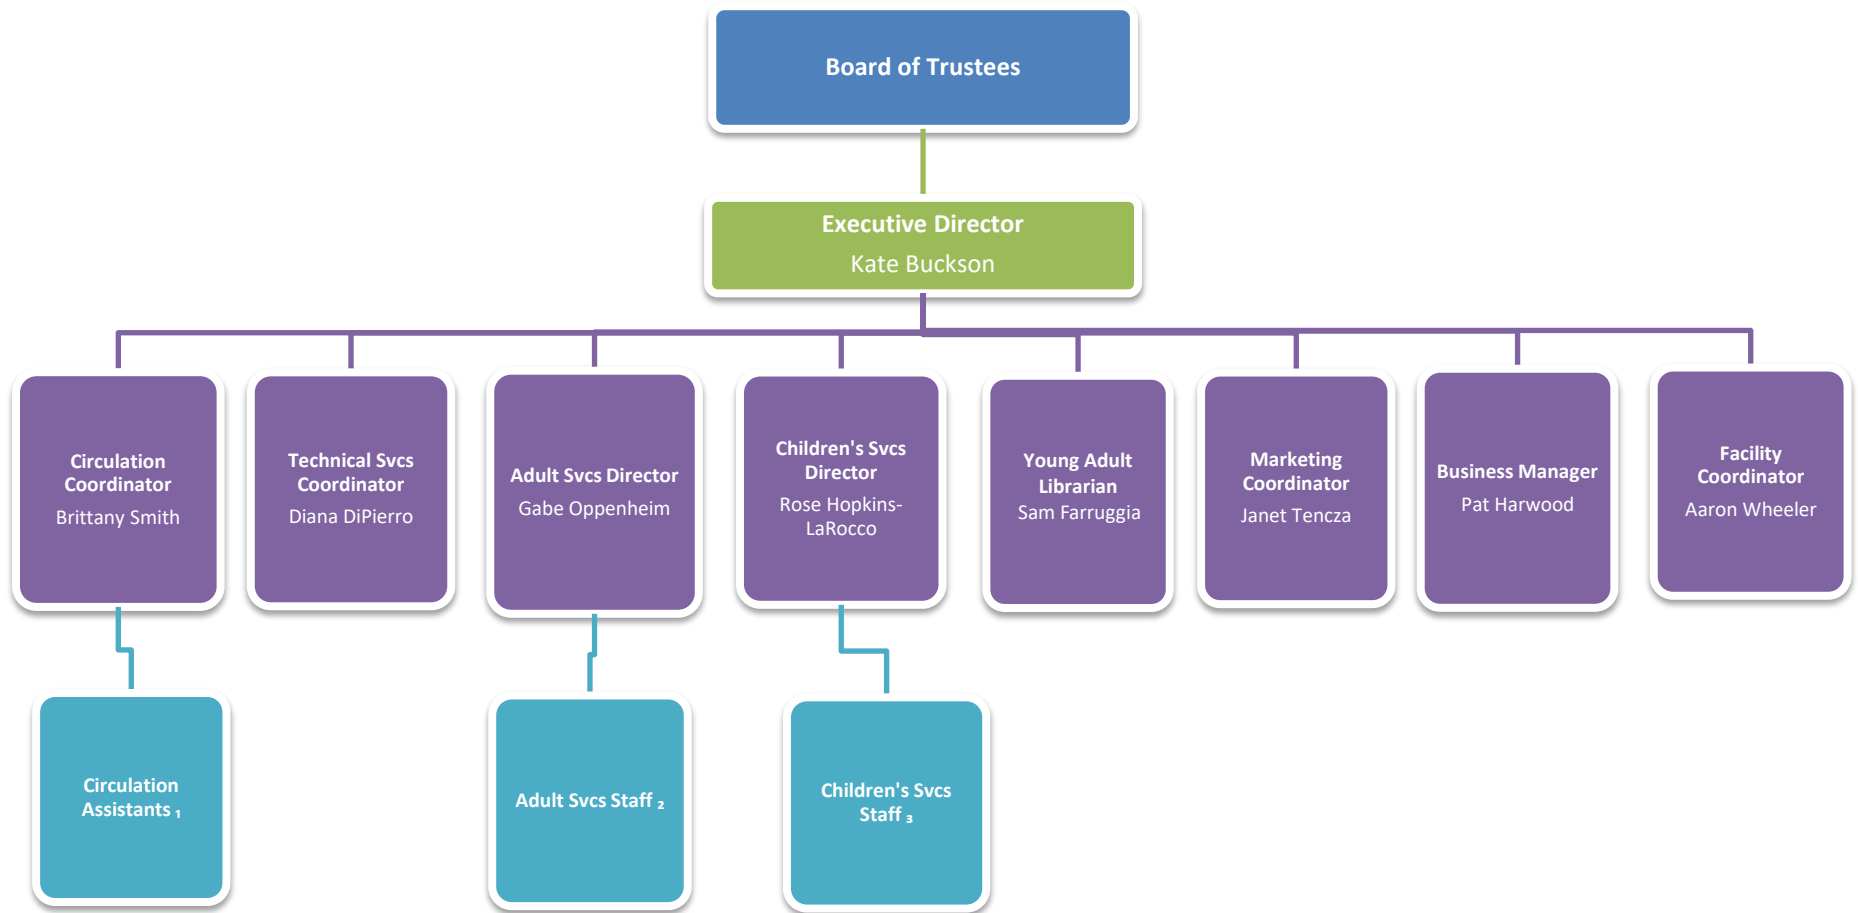

LA GRANGE PARK PUBLIC LIBRARY ORGANIZATIONAL CHART

1: Louise Graff
Melissa Holbrooks
Pam Klimas
Debbie Pill
Ella Omi
Aaron Hawkins

2: Susan Fagan
Christina McPhail
Catie Synowicz
Natalie Crnich

3: Margaret Whalen Stec
Christina McPhail
Cayden Olsen
Cat Gemkow