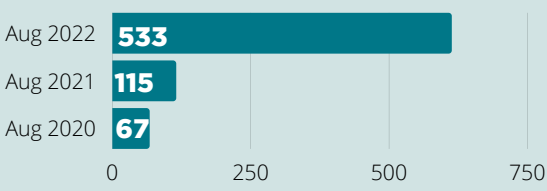

MONTHLY STATISTICS

August 2022

CARD HOLDERS

6,940

RESIDENTS HAVE LIBRARY CARDS

Events Offered

Visits

Questions

Items Owned

Attendance

Checkouts

Computer Use

WiFi Sessions

Website Hits

Meeting Room Reservations