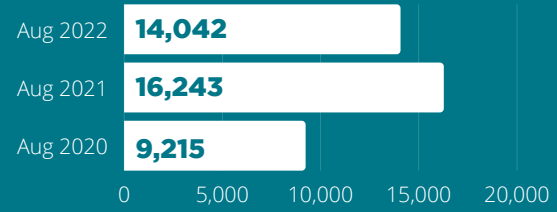

MONTHLY STATISTICS

August 2022

CARD HOLDERS

6,940

RESIDENTS HAVE LIBRARY CARDS

Events Offered

Visits

Questions

Items Owned

Attendance

Checkouts

Computer Use

WiFi Sessions

Website Hits

Meeting Room Reservations