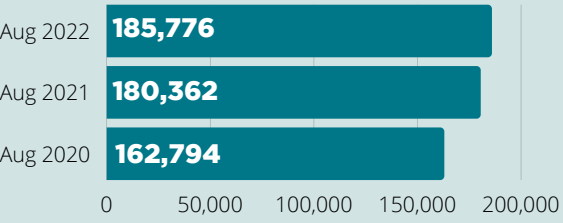

MONTHLY STATISTICS

August 2022

CARD HOLDERS

6,940

RESIDENTS HAVE LIBRARY CARDS

Events Offered

Visits

Questions

Items Owned

Attendance

Checkouts

Computer Use

WiFi Sessions

Website Hits

Meeting Room Reservations