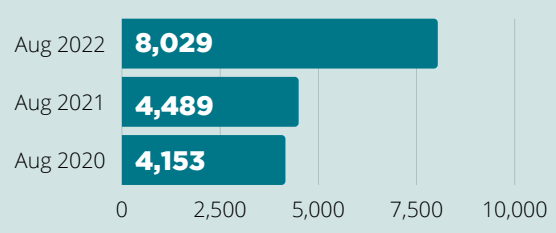

MONTHLY STATISTICS

August 2022

CARD HOLDERS

6,940

RESIDENTS HAVE LIBRARY CARDS

Events Offered

Visits

Questions

Items Owned

Attendance

Checkouts

Computer Use

WiFi Sessions

Website Hits

Meeting Room Reservations