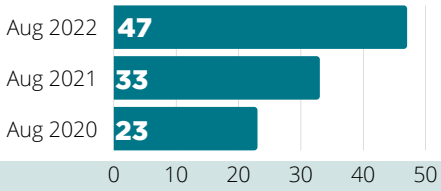

MONTHLY STATISTICS

August 2022

CARD HOLDERS

6,940

RESIDENTS HAVE LIBRARY CARDS

Events Offered

Visits

Questions

Items Owned

Attendance

Checkouts

Computer Use

WiFi Sessions

Website Hits

Meeting Room Reservations