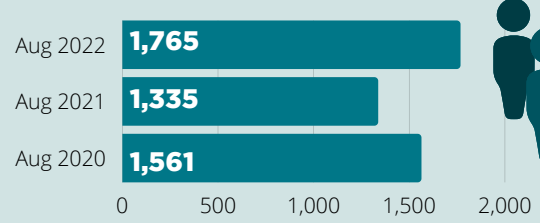

MONTHLY STATISTICS

August 2022

CARD HOLDERS

6,940

RESIDENTS HAVE LIBRARY CARDS

Events Offered

Visits

Questions

Items Owned

Attendance

Checkouts

Computer Use

WiFi Sessions

Website Hits

Meeting Room Reservations