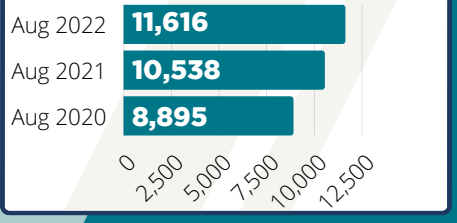

MONTHLY STATISTICS

August 2022

CARD HOLDERS

6,940

RESIDENTS HAVE LIBRARY CARDS

Events Offered

Visits

Questions

Items Owned

Attendance

Checkouts

Computer Use

WiFi Sessions

Website Hits

Meeting Room Reservations