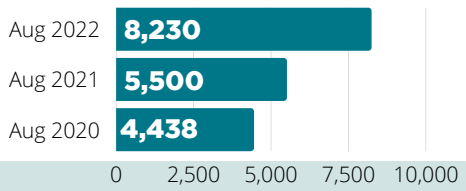

MONTHLY STATISTICS

August 2022

CARD HOLDERS

6,940

RESIDENTS HAVE LIBRARY CARDS

Events Offered

Visits

Questions

Items Owned

Attendance

Checkouts

Computer Use

WiFi Sessions

Website Hits

Meeting Room Reservations