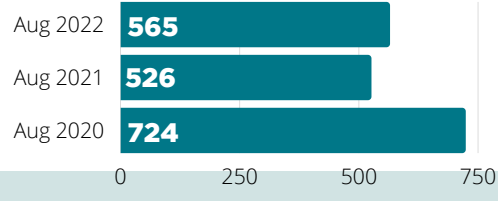

MONTHLY STATISTICS

August 2022

CARD HOLDERS

6,940

RESIDENTS HAVE LIBRARY CARDS

Events Offered

Visits

Questions

Items Owned

Attendance

Checkouts

Computer Use

WiFi Sessions

Website Hits

Meeting Room Reservations