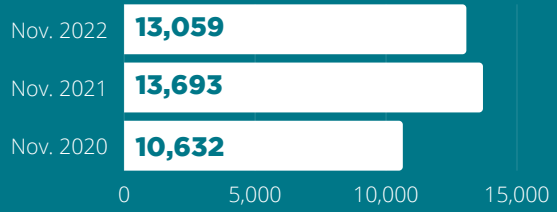

MONTHLY STATISTICS

November 2022

CARD HOLDERS

6,921

RESIDENTS HAVE LIBRARY CARDS

Events Offered

Visits

Questions

Items Owned

Attendance

Checkouts

Computer Use

WiFi Sessions

Website Hits

Meeting Room Reservations

MONTHLY STATISTICS