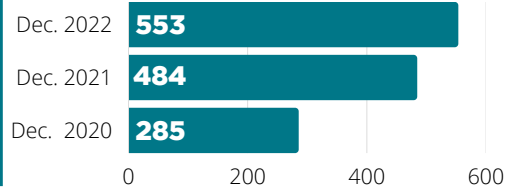

Items Owned

Attendance

Checkouts

Computer Use

WiFi Sessions

Website Hits

Meeting Room Reservations

MONTHLY STATISTICS

December 2022

CARD HOLDERS

6,955

RESIDENTS HAVE LIBRARY CARDS

Events Offered

Visits

Questions

Items Owned

Attendance

Checkouts

Computer Use

WiFi Sessions

Website Hits

Meeting Room Reservations