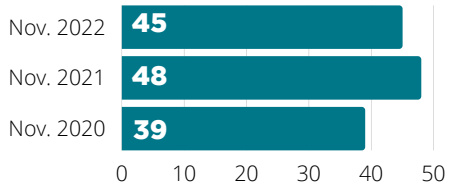

MONTHLY STATISTICS

November 2022

CARD HOLDERS

6,921

RESIDENTS HAVE LIBRARY CARDS

Events Offered

Visits

Questions

Items Owned

Attendance

Checkouts

Computer Use

WiFi Sessions

Website Hits

Meeting Room Reservations

MONTHLY STATISTICS