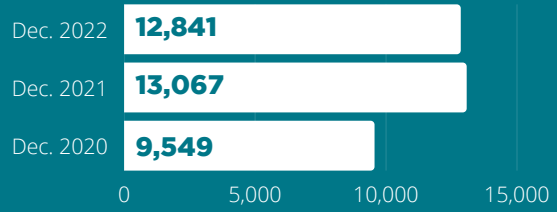

Items Owned

Attendance

Checkouts

Computer Use

WiFi Sessions

Website Hits

Meeting Room Reservations

MONTHLY STATISTICS

December 2022

CARD HOLDERS

6,955

RESIDENTS HAVE LIBRARY CARDS

Events Offered

Visits

Questions

Items Owned

Attendance

Checkouts

Computer Use

WiFi Sessions

Website Hits

Meeting Room Reservations