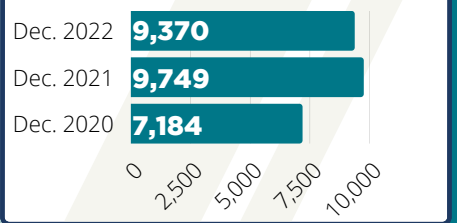

December 2022

CARD HOLDERS

6,955

RESIDENTS HAVE LIBRARY CARDS

Events Offered

Visits

Questions

Items Owned

Attendance

Checkouts

Computer Use

WiFi Sessions

Website Hits

Meeting Room Reservations