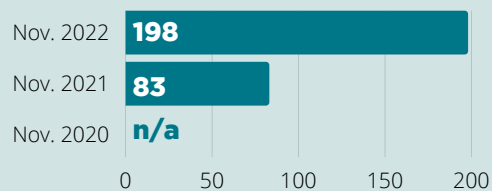

MONTHLY STATISTICS

November 2022

CARD HOLDERS

6,921

RESIDENTS HAVE LIBRARY CARDS

Events Offered

Visits

Questions

Items Owned

Attendance

Checkouts

Computer Use

WiFi Sessions

Website Hits

Meeting Room Reservations

MONTHLY STATISTICS

December 2022

CARD HOLDERS

6,955

RESIDENTS HAVE LIBRARY CARDS

Events Offered

Visits

Questions

Items Owned