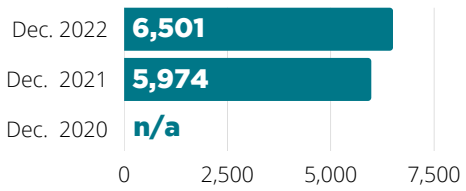

Items Owned

Attendance

Checkouts

Computer Use

WiFi Sessions

Website Hits

Meeting Room Reservations

MONTHLY STATISTICS

December 2022

CARD HOLDERS

6,955

RESIDENTS HAVE LIBRARY CARDS

Events Offered

Visits

Questions

Items Owned

Attendance

Checkouts

Computer Use

WiFi Sessions

Website Hits

Meeting Room Reservations