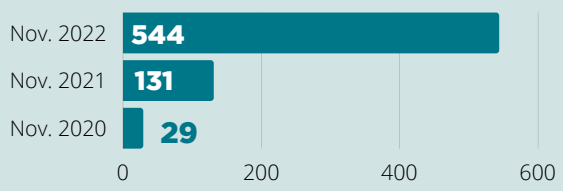

MONTHLY STATISTICS

November 2022

CARD HOLDERS

6,921

RESIDENTS HAVE LIBRARY CARDS

Events Offered

Visits

Questions

Items Owned

Attendance

Checkouts

Computer Use

WiFi Sessions

Website Hits

Meeting Room Reservations

MONTHLY STATISTICS

December 2022

CARD HOLDERS

6,955

RESIDENTS HAVE LIBRARY CARDS

Events Offered

Visits

Questions

Items Owned