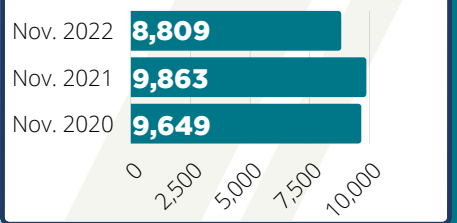

MONTHLY STATISTICS

November 2022

CARD HOLDERS

6,921

RESIDENTS HAVE LIBRARY CARDS

Events Offered

Visits

Questions

Items Owned

Attendance

Checkouts

Computer Use

WiFi Sessions

Website Hits

Meeting Room Reservations

MONTHLY STATISTICS

December 2022

CARD HOLDERS

6,955

RESIDENTS HAVE LIBRARY CARDS

Events Offered

Visits

Questions

Items Owned