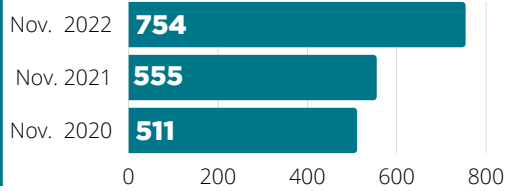

MONTHLY STATISTICS

November 2022

CARD HOLDERS

6,921

RESIDENTS HAVE LIBRARY CARDS

Events Offered

Visits

Questions

Items Owned

Attendance

Checkouts

Computer Use

WiFi Sessions

Website Hits

Meeting Room Reservations

MONTHLY STATISTICS