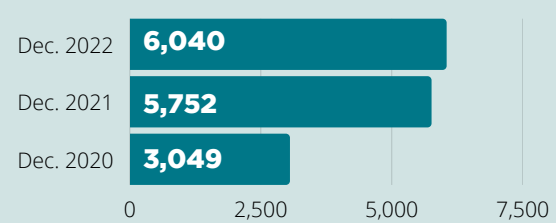

December 2022

CARD HOLDERS

6,955

RESIDENTS HAVE LIBRARY CARDS

Events Offered

Visits

Questions

Items Owned

Attendance

Checkouts

Computer Use

WiFi Sessions

Website Hits

Meeting Room Reservations