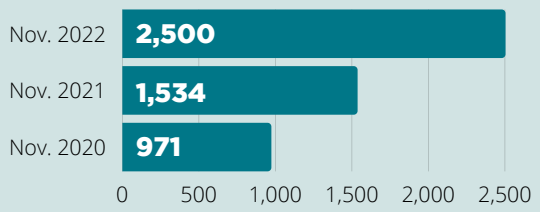

MONTHLY STATISTICS

November 2022

CARD HOLDERS

6,921

RESIDENTS HAVE LIBRARY CARDS

Events Offered

Visits

Questions

Items Owned

Attendance

Checkouts

Computer Use

WiFi Sessions

Website Hits

Meeting Room Reservations

MONTHLY STATISTICS