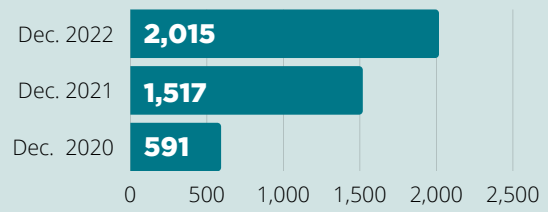

Items Owned

Attendance

Checkouts

Computer Use

WiFi Sessions

Website Hits

Meeting Room Reservations

MONTHLY STATISTICS

December 2022

CARD HOLDERS

6,955

RESIDENTS HAVE LIBRARY CARDS

Events Offered

Visits

Questions

Items Owned

Attendance

Checkouts

Computer Use

WiFi Sessions

Website Hits

Meeting Room Reservations