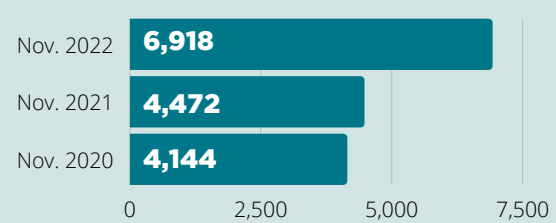

MONTHLY STATISTICS

November 2022

CARD HOLDERS

6,921

RESIDENTS HAVE LIBRARY CARDS

Events Offered

Visits

Questions

Items Owned

Attendance

Checkouts

Computer Use

WiFi Sessions

Website Hits

Meeting Room Reservations

MONTHLY STATISTICS

December 2022

CARD HOLDERS

6,955

RESIDENTS HAVE LIBRARY CARDS

Events Offered

Visits

Questions

Items Owned