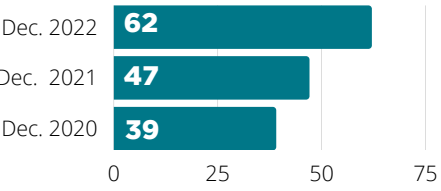

Items Owned

Attendance

Checkouts

Computer Use

WiFi Sessions

Website Hits

Meeting Room Reservations

MONTHLY STATISTICS

December 2022

CARD HOLDERS

6,955

RESIDENTS HAVE LIBRARY CARDS

Events Offered

Visits

Questions

Items Owned

Attendance

Checkouts

Computer Use

WiFi Sessions

Website Hits

Meeting Room Reservations