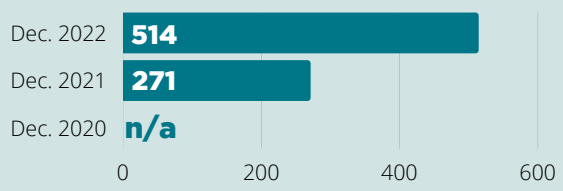

December 2022

CARD HOLDERS

6,955

RESIDENTS HAVE LIBRARY CARDS

Events Offered

Visits

Questions

Items Owned

Attendance

Checkouts

Computer Use

WiFi Sessions

Website Hits

Meeting Room Reservations