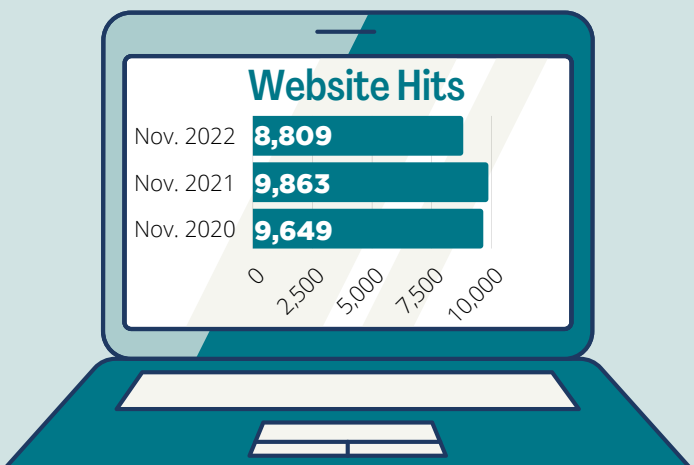

MONTHLY STATISTICS

November 2022

CARD HOLDERS

6,921

RESIDENTS HAVE LIBRARY CARDS

Events Offered

Visits

Questions

Items Owned

Attendance

Checkouts

Computer Use

WiFi Sessions

Website Hits

Meeting Room Reservations

MONTHLY STATISTICS

December 2022

CARD HOLDERS

6,955

RESIDENTS HAVE LIBRARY CARDS

Events Offered

Visits

Questions

Items Owned