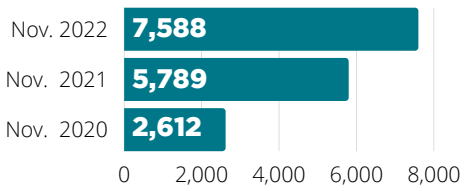

MONTHLY STATISTICS

November 2022

CARD HOLDERS

6,921

RESIDENTS HAVE LIBRARY CARDS

Events Offered

Visits

Questions

Items Owned

Attendance

Checkouts

Computer Use

WiFi Sessions

Website Hits

Meeting Room Reservations

MONTHLY STATISTICS