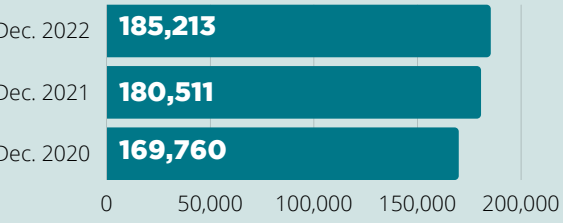

Items Owned

Attendance

Checkouts

Computer Use

WiFi Sessions

Website Hits

Meeting Room Reservations

MONTHLY STATISTICS

December 2022

CARD HOLDERS

6,955

RESIDENTS HAVE LIBRARY CARDS

Events Offered

Visits

Questions

Items Owned

Attendance

Checkouts

Computer Use

WiFi Sessions

Website Hits

Meeting Room Reservations