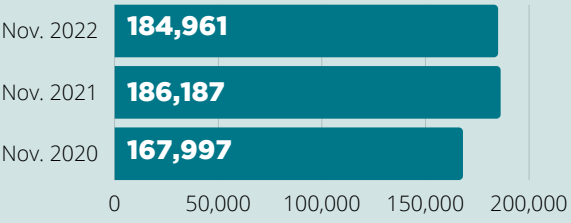

MONTHLY STATISTICS

November 2022

CARD HOLDERS

6,921

RESIDENTS HAVE LIBRARY CARDS

Events Offered

Visits

Questions

Items Owned

Attendance

Checkouts

Computer Use

WiFi Sessions

Website Hits

Meeting Room Reservations

MONTHLY STATISTICS