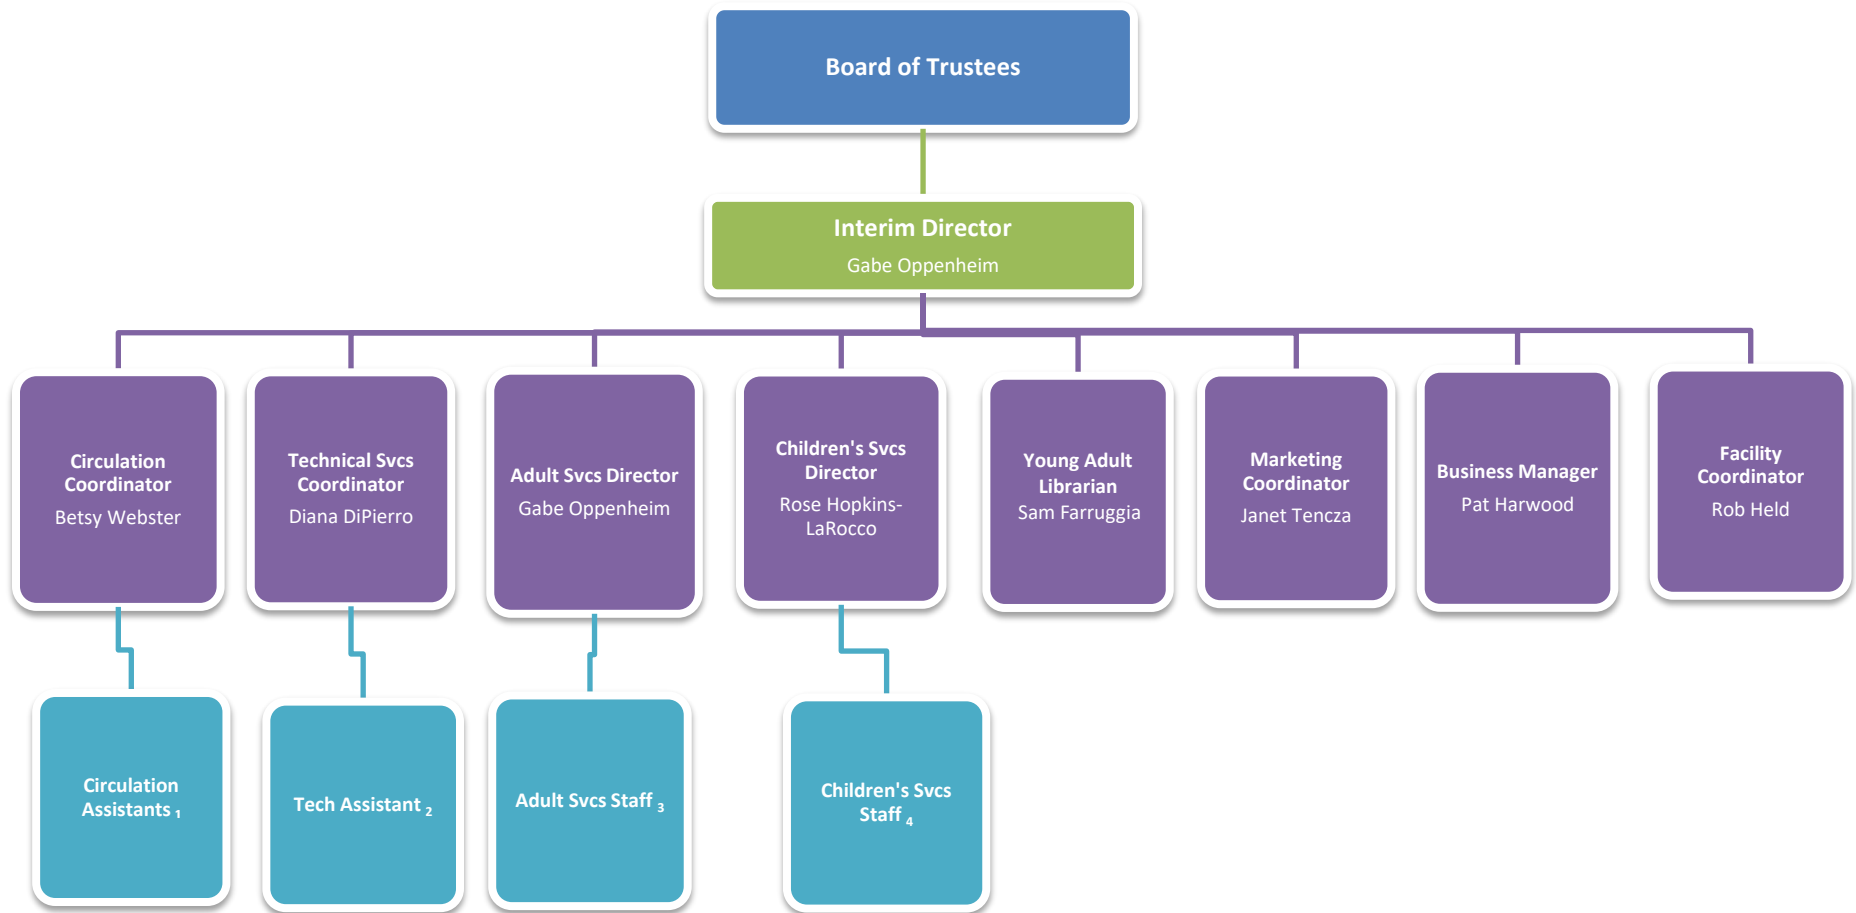

LA GRANGE PARK PUBLIC LIBRARY ORGANIZATIONAL CHART

1: Aaron Hawkins
Melissa Holbrooks
Pam Klimas
Maddy Neary
Debbie Pill

2: Louise Graff

3. Natalie Crnich
Susan Fagan
Christina McPhail
Catie Synowicz

4. Catherine Crousore
Cat Gemkow
Christina McPhail
Margaret Whalen Stec