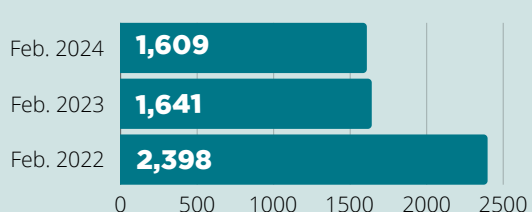

MONTHLY STATISTICS

FEBRUARY 2024

CARD HOLDERS

7,227

Events Offered

Visits

Questions

Items Owned

Attendance

Checkouts

Computer Use

WiFi Sessions

Website Hits

Meeting Room Reservations