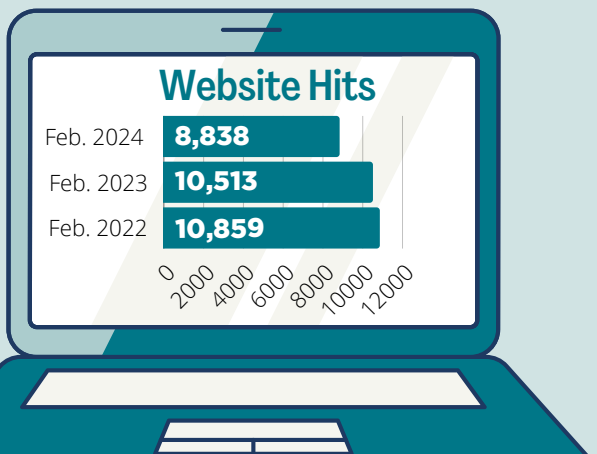

MONTHLY STATISTICS

FEBRUARY 2024

CARD HOLDERS

7,227

Events Offered

Visits

Questions

Items Owned

Attendance

Checkouts

Computer Use

WiFi Sessions

Website Hits

Meeting Room Reservations