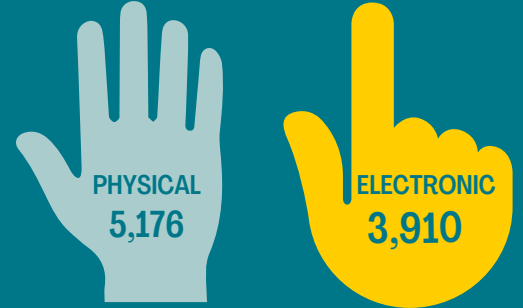

MONTHLY STATISTICS

FEBRUARY 2024

CARD HOLDERS

7,227

Events Offered

Visits

Questions

Items Owned

Attendance

Checkouts

Computer Use

WiFi Sessions

Website Hits

Meeting Room Reservations