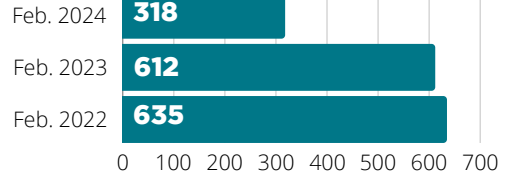

MONTHLY STATISTICS

FEBRUARY 2024

CARD HOLDERS

7,227

Events Offered

Visits

Questions

Items Owned

Attendance

Checkouts

Computer Use

WiFi Sessions

Website Hits

Meeting Room Reservations