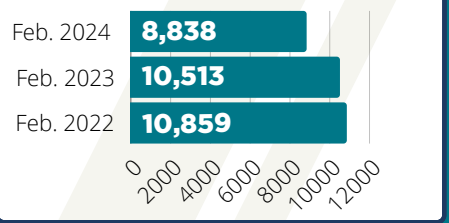

MONTHLY STATISTICS

FEBRUARY 2024

CARD HOLDERS

7,227

Events Offered

Visits

Questions

Items Owned

Attendance

Checkouts

Computer Use

WiFi Sessions

Website Hits

Meeting Room Reservations