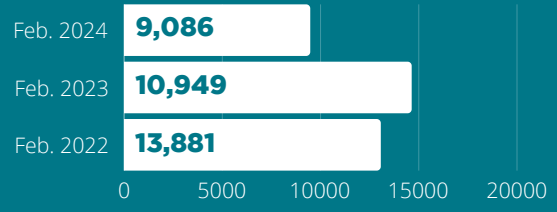

MONTHLY STATISTICS

FEBRUARY 2024

CARD HOLDERS

7,227

Events Offered

Visits

Questions

Items Owned

Attendance

Checkouts

Computer Use

WiFi Sessions

Website Hits

Meeting Room Reservations