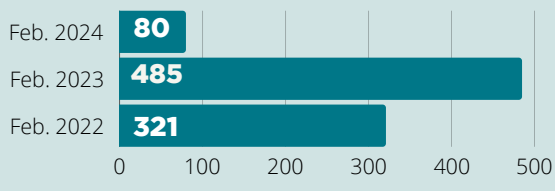

MONTHLY STATISTICS

FEBRUARY 2024

CARD HOLDERS

7,227

Events Offered

Visits

Questions

Items Owned

Attendance

Checkouts

Computer Use

WiFi Sessions

Website Hits

Meeting Room Reservations