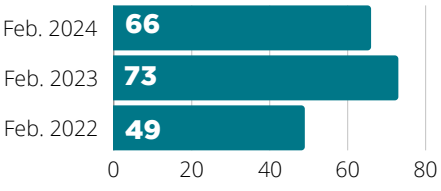

MONTHLY STATISTICS

FEBRUARY 2024

CARD HOLDERS

7,227

Events Offered

Visits

Questions

Items Owned

Attendance

Checkouts

Computer Use

WiFi Sessions

Website Hits

Meeting Room Reservations