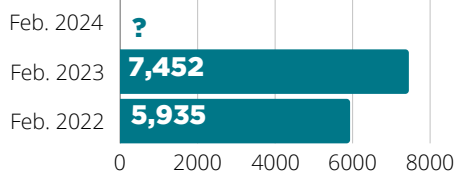

MONTHLY STATISTICS

FEBRUARY 2024

CARD HOLDERS

7,227

Events Offered

Visits

Questions

Items Owned

Attendance

Checkouts

Computer Use

WiFi Sessions

Website Hits

Meeting Room Reservations