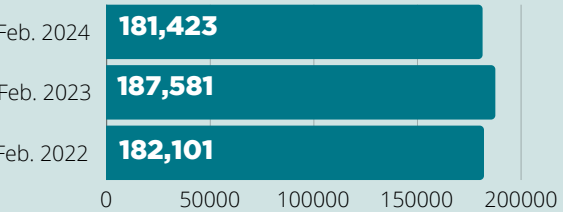

MONTHLY STATISTICS

FEBRUARY 2024

CARD HOLDERS

7,227

Events Offered

Visits

Questions

Items Owned

Attendance

Checkouts

Computer Use

WiFi Sessions

Website Hits

Meeting Room Reservations