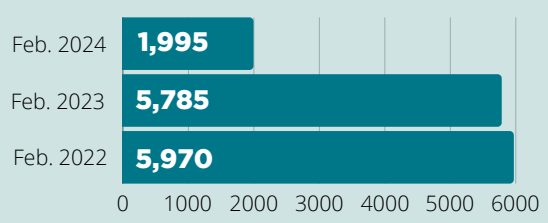

MONTHLY STATISTICS

FEBRUARY 2024

CARD HOLDERS

7,227

Events Offered

Visits

Questions

Items Owned

Attendance

Checkouts

Computer Use

WiFi Sessions

Website Hits

Meeting Room Reservations