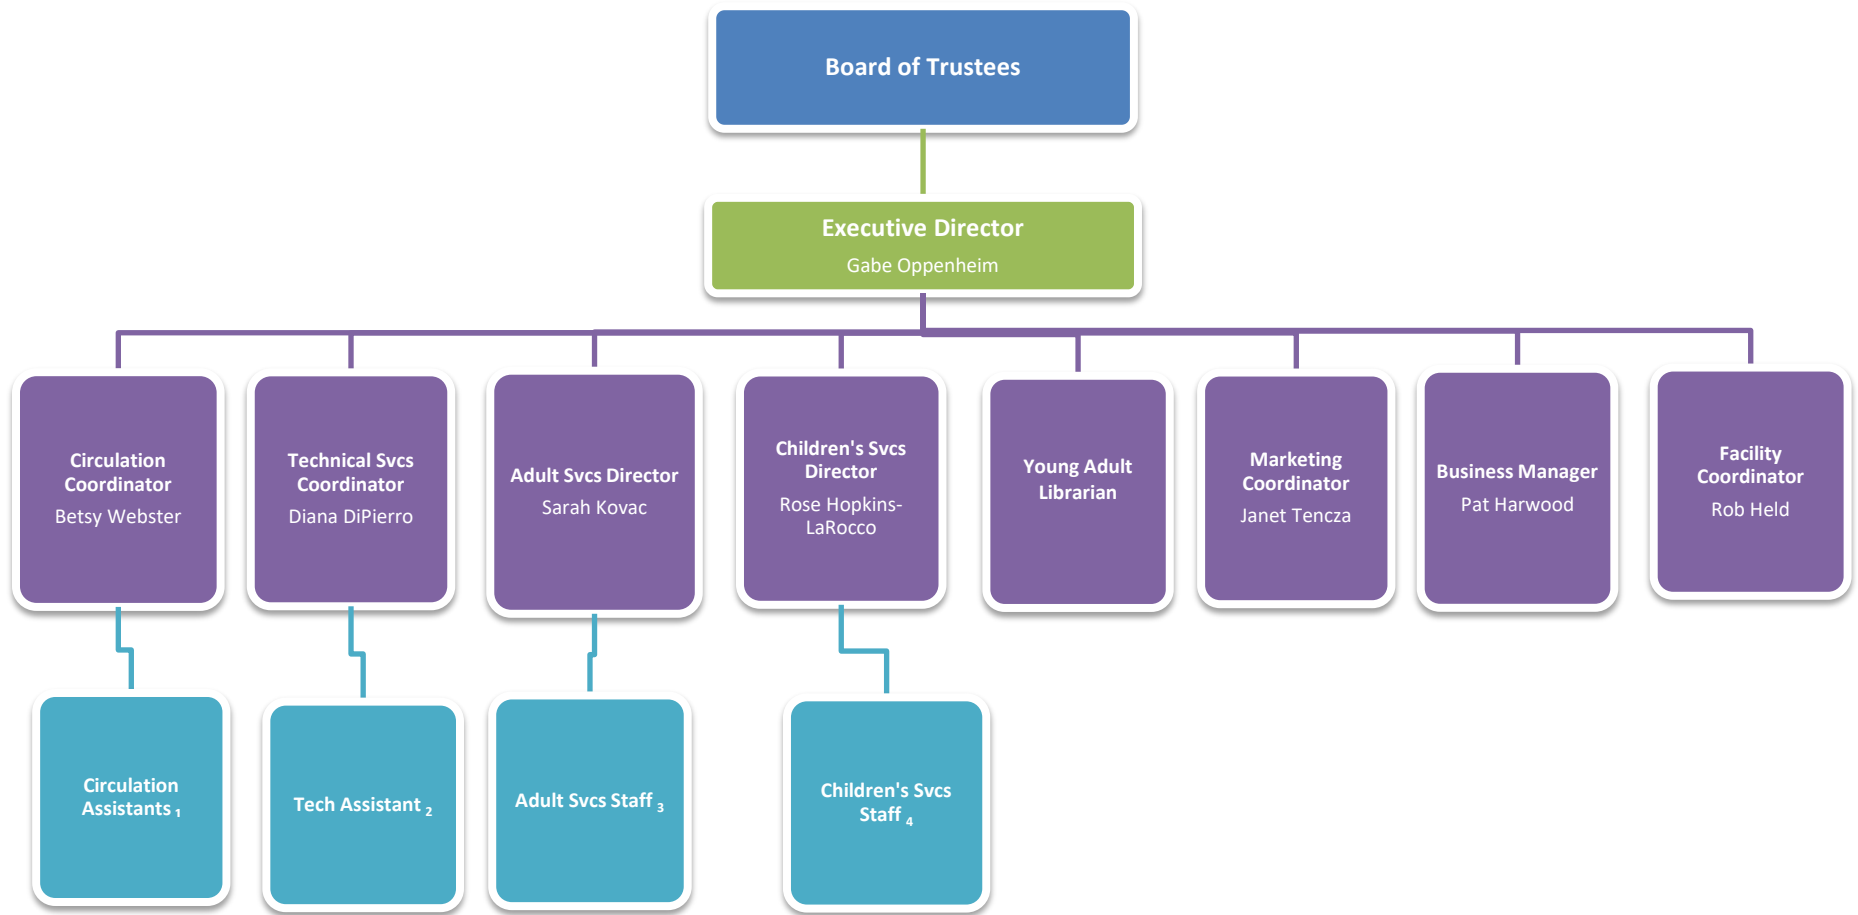

LA GRANGE PARK PUBLIC LIBRARY ORGANIZATIONAL CHART

1: Henry Coad
Liliana Gaona
Aaron Hawkins
Melissa Holbrooks
Debbie Pill
Valerie Schoenberg

2: Louise Graff

3: Natalie Crnich
Susan Fagan
Christina McPhail
Catie Synowicz