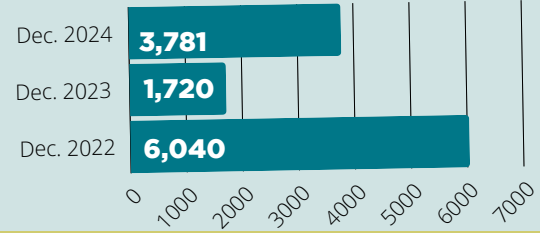

MEETING

28

MONTHLY STATISTICS

December 2024

CARD HOLDERS

7,649

Events Offered

Visits

Questions

Items Owned

Attendance

Checkouts

Computer Use

WiFi Sessions

Website Hits

Dec. 2024	11,846
Dec. 2023	19,923
Dec. 2022	9,370