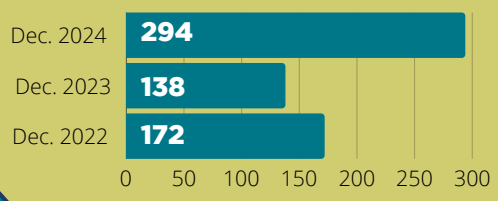

Meeting Room Reservations