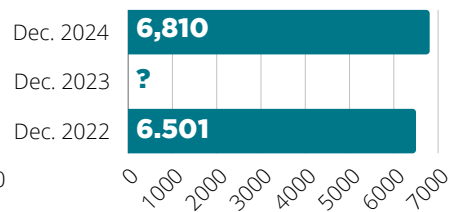

Attendance

Checkouts

Computer Use

WiFi Sessions

Website Hits

Meeting Room Reservations

STUDY

279

MEETING

28

MONTHLY STATISTICS

December 2024

CARD HOLDERS

7,649

Events Offered

Visits

Questions

Items Owned

Attendance

Checkouts

Computer Use

WiFi Sessions

Website Hits

Dec. 2024	11,846
Dec. 2023	19,923
Dec. 2022	9,370