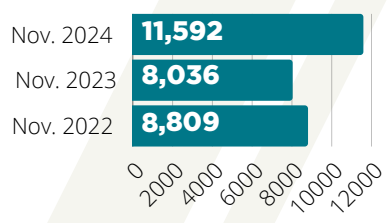

MONTHLY STATISTICS

November 2024

CARD HOLDERS

7,630

Events Offered

Visits

Questions

Items Owned

Attendance

Checkouts

Computer Use

WiFi Sessions

Website Hits

Meeting Room Reservations

STUDY

279

MEETING

28

MONTHLY STATISTICS

December 2024

CARD HOLDERS

7,649

Events Offered

Visits