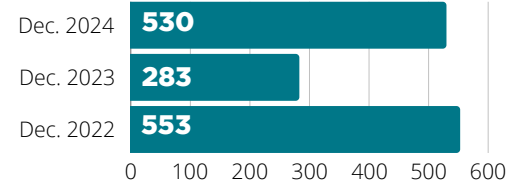

Attendance

Checkouts

Computer Use

WiFi Sessions

Website Hits

Meeting Room Reservations

STUDY

279

MEETING

28

MONTHLY STATISTICS

December 2024

CARD HOLDERS

7,649

Events Offered

Visits

Questions

Items Owned

Attendance

Checkouts

Computer Use

WiFi Sessions

Website Hits

Dec. 2024	11,846
Dec. 2023	19,923
Dec. 2022	9,370