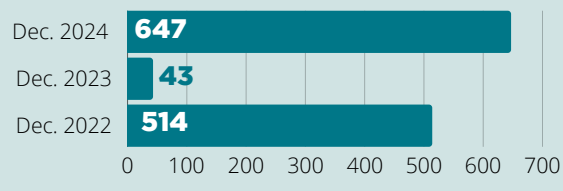

MEETING

28

MONTHLY STATISTICS

December 2024

CARD HOLDERS

7,649

Events Offered

Visits

Questions

Items Owned

Attendance

Checkouts

Computer Use

WiFi Sessions

Website Hits

Dec. 2024	11,846
Dec. 2023	19,923
Dec. 2022	9,370