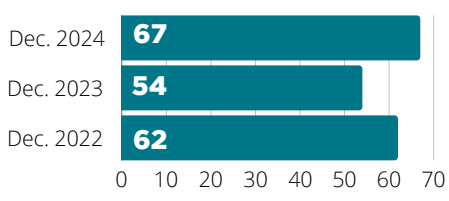

Attendance

Checkouts

Computer Use

WiFi Sessions

Website Hits

Meeting Room Reservations

STUDY

279

MEETING

28

MONTHLY STATISTICS

December 2024

CARD HOLDERS

7,649

Events Offered

Visits

Questions

Items Owned

Attendance

Checkouts

Computer Use

WiFi Sessions

Website Hits

Dec. 2024	11,846
Dec. 2023	19,923
Dec. 2022	9,370