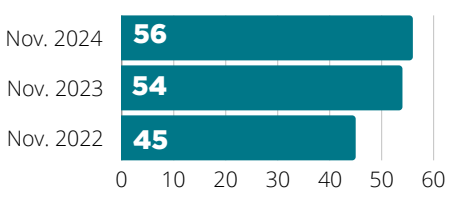

MONTHLY STATISTICS

November 2024

CARD HOLDERS

7,630

Events Offered

Visits

Questions

Items Owned

Attendance

Checkouts

Computer Use

WiFi Sessions

Website Hits

Meeting Room Reservations

STUDY

279