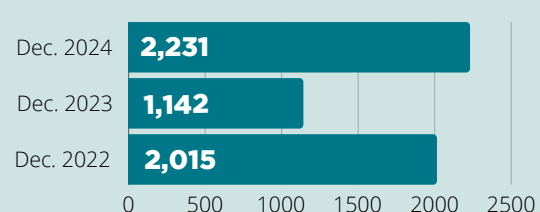

Attendance

Checkouts

Computer Use

WiFi Sessions

Website Hits

Meeting Room Reservations

STUDY

279

MEETING

28

MONTHLY STATISTICS

December 2024

CARD HOLDERS

7,649

Events Offered

Visits

Questions

Items Owned

Attendance

Checkouts

Computer Use

WiFi Sessions

Website Hits

Dec. 2024	11,846
Dec. 2023	19,923
Dec. 2022	9,370