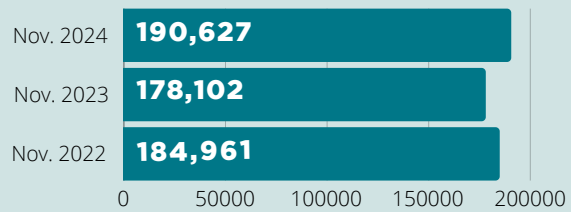

MONTHLY STATISTICS

November 2024

CARD HOLDERS

7,630

Events Offered

Visits

Questions

Items Owned

Attendance

Checkouts

Computer Use

WiFi Sessions

Website Hits

Meeting Room Reservations

STUDY

279