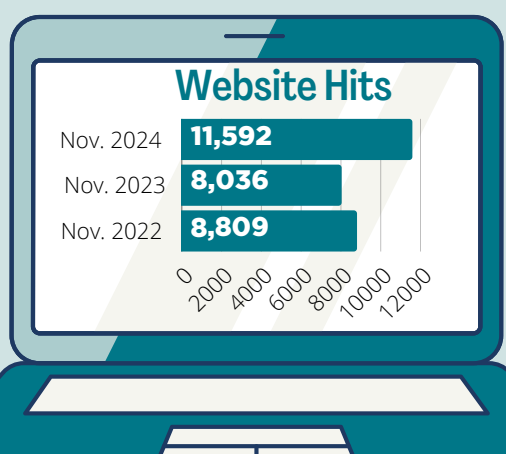

MONTHLY STATISTICS

November 2024

CARD HOLDERS

7,630

Events Offered

Visits

Questions

Items Owned

Attendance

Checkouts

Computer Use

WiFi Sessions

Website Hits

Meeting Room Reservations

STUDY

279

MEETING

28

MONTHLY STATISTICS

December 2024

CARD HOLDERS

7,649

Events Offered

Visits

Questions

Items Owned

Attendance

Checkouts

Computer Use

WiFi Sessions

Website Hits

Dec. 2024	11,846
Dec. 2023	19,923
Dec. 2022	9,370