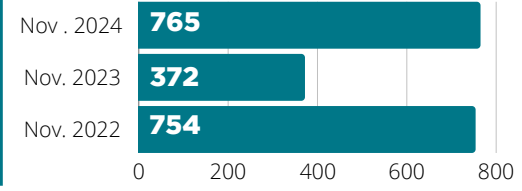

MONTHLY STATISTICS

November 2024

CARD HOLDERS

7,630

Events Offered

Visits

Questions

Items Owned

Attendance

Checkouts

Computer Use

WiFi Sessions

Website Hits

Meeting Room Reservations

STUDY

279