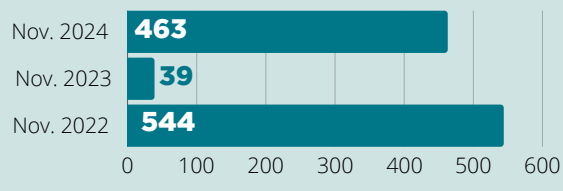

MONTHLY STATISTICS

November 2024

CARD HOLDERS

7,630

Events Offered

Visits

Questions

Items Owned

Attendance

Checkouts

Computer Use

WiFi Sessions

Website Hits

Meeting Room Reservations

STUDY

279