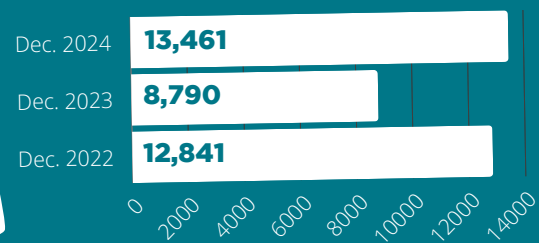

MEETING

28

MONTHLY STATISTICS

December 2024

CARD HOLDERS

7,649

Events Offered

Visits

Questions

Items Owned

Attendance

Checkouts

Computer Use

WiFi Sessions

Website Hits

Dec. 2024	11,846
Dec. 2023	19,923
Dec. 2022	9,370