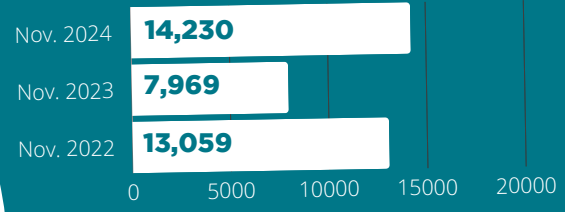

MONTHLY STATISTICS

November 2024

CARD HOLDERS

7,630

Events Offered

Visits

Questions

Items Owned

Attendance

Checkouts

Computer Use

WiFi Sessions

Website Hits

Meeting Room Reservations

STUDY

279