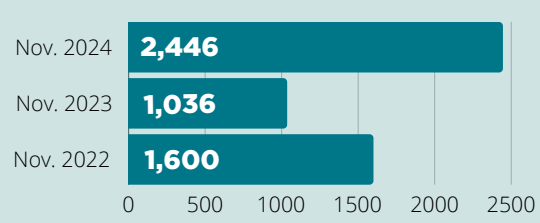

MONTHLY STATISTICS

November 2024

CARD HOLDERS

7,630

Events Offered

Visits

Questions

Items Owned

Attendance

Checkouts

Computer Use

WiFi Sessions

Website Hits

Meeting Room Reservations

STUDY

279

MEETING

28

MONTHLY STATISTICS

December 2024

CARD HOLDERS

7,649

Events Offered

Visits