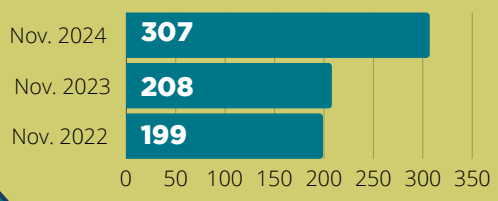

MONTHLY STATISTICS

November 2024

CARD HOLDERS

7,630

Events Offered

Visits

Questions

Items Owned

Attendance

Checkouts

Computer Use

WiFi Sessions

Website Hits

Meeting Room Reservations

STUDY

279

MEETING

28

MONTHLY STATISTICS

December 2024

CARD HOLDERS

7,649

Events Offered

Visits