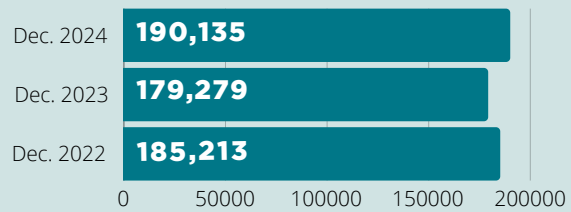

Attendance

Checkouts

Computer Use

WiFi Sessions

Website Hits

Meeting Room Reservations

STUDY

279

MEETING

28

MONTHLY STATISTICS

December 2024

CARD HOLDERS

7,649

Events Offered

Visits

Questions

Items Owned

Attendance

Checkouts

Computer Use

WiFi Sessions

Website Hits

Dec. 2024	11,846
Dec. 2023	19,923
Dec. 2022	9,370