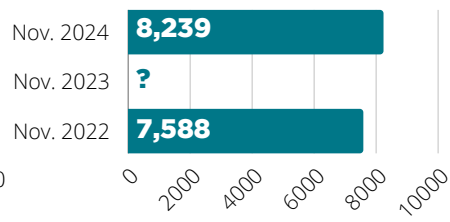

MONTHLY STATISTICS

November 2024

CARD HOLDERS

7,630

Events Offered

Visits

Questions

Items Owned

Attendance

Checkouts

Computer Use

WiFi Sessions

Website Hits

Meeting Room Reservations

STUDY

279