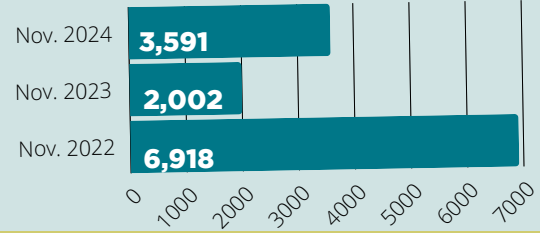

MONTHLY STATISTICS

November 2024

CARD HOLDERS

7,630

Events Offered

Visits

Questions

Items Owned

Attendance

Checkouts

Computer Use

WiFi Sessions

Website Hits

Meeting Room Reservations

STUDY

279

MEETING

28

MONTHLY STATISTICS

December 2024

CARD HOLDERS

7,649

Events Offered

Visits